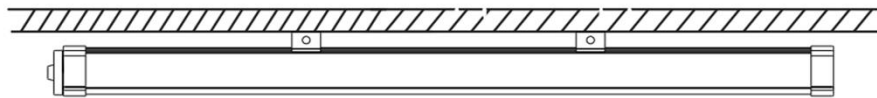

Three installation ways:
Surface mounted type