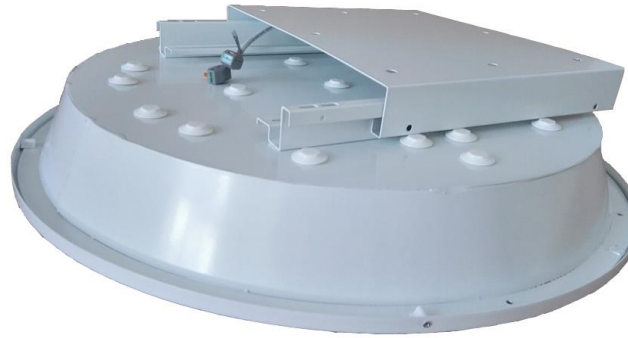

ERH LED Ceiling Light / High Bay Light

Gorgeous Lighting Co.,Ltd.

An NEW generation ERH LED Ceiling Light / High Bay Light, Flat in IP65 with lightweight, high Power, lower cost, high efficiency, fast installation and Multi Functions ofDali / UGR/ EMERGENCY / MICROWAVE SENSOR will launch into our selling system.

Appearance:

Wireframe: (Unit: mm)

Suitable for application:

Warehouse, Supermarket, Factory, Parking, Washroom

Product details:

1) From Optics summarized:

- Using Everlight and Edison 2835 for High efficiency output **at least 130lm/W**.
- When **UGR Less than 25** ,will have the 8% reduction.
- Beam Angle: 110degree normal. 90degree with UGR.

2) From Structured summarized:

- **Full aluminum in stamping**. Thickness without spraying plastic: 1.5mm (in color of white).
- The diameter of the body: 550mm.
- Temperature rising: the temperature raising of LED soldering pad are 30-35centigrade under 160 wattage operation power.
- IP65 dust/water proof .
- Junctions box for Multi-input terminal.
- weight : 4.5kgs

4) Installation type:

4.1 1 to 4 split out suspension cable

4.2 Ceiling mounted plated

Pricing Scheme:

1) Standard edition

Size	OPTICS CHOOSE	Description	price/500 /PCS	diameter of the body/mm	Watt	Lumens@4000K/5000K	Eff/W	UGR<25
round high bay ,150W,IP65,normal	EVERIGHT 2835 R3 480PCS(80S6P)	round high bay , 150W,IP65,normal	Contact us	550mm	150	16000	106lm/w	nit
round high bay , 150w,High efficiency	EVERIGHT 2835 R3 480PCS(80S6P)	round high bay , 150w,High efficiency	Contact us	550mm	160	20000	123lm/w	nit