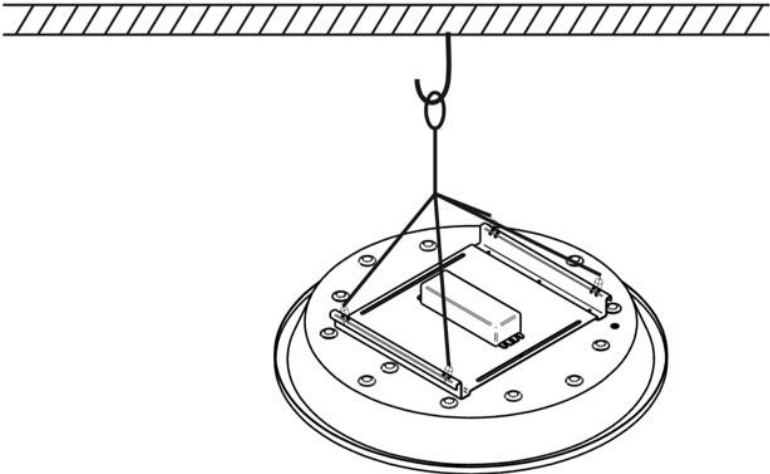

Appearance:

Wireframe: (Unit: mm)

Suitable for application:

Warehouse, Supermarket, Factory, Parking, Washroom

Product details:

1) From Optics summarized:

- Using Everlight and Edison 2835 for High efficiency output **at least 130lm/W**.
- When **UGR Less than 25** ,will have the 8% reduction.
- Beam Angle: 110degree normal. 90degree with UGR.

2) From Structured summarized:

- **Full aluminum in stamping**. Thickness without spraying plastic: 1.5mm (in color of white).
- The diameter of the body: 550mm.
- Temperature rising: the temperature raising of LED soldering pad are 30-35centigrade under 160 wattage operation power.
- IP65 dust/water proof .
- Junctions box for Multi-input terminal.
- weight : 4.5kgs

4) Installation type:

4.1 1 to 4 split out suspension cable

4.2 Ceiling mounted plated

Pricing Scheme:

1) Standard edition

Size	OPTICS CHOOSE	Description	price/500 /PCS	diameter of the body/mm	Watt	Lumens@4000K/5000K	Eff/W	UGR<25
round high bay ,150W,IP65,normal	EVERIGHT 2835 R3 480PCS(80S6P)	round high bay , 150W,IP65,normal	Contact us	550mm	150	16000	106lm/w	nit
round high bay , 150w,High efficiency	EVERIGHT 2835 R3 480PCS(80S6P)	round high bay , 150w,High efficiency	Contact us	550mm	160	20000	123lm/w	nit