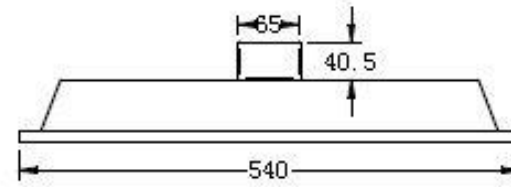

Appearance:

Wireframe: (Unit: mm)

Suitable for application:

Warehouse, Supermarket, Factory, Parking, Washroom

Product details:

1) From Optics summarized:

- Using Everlight and Edison 2835 for High efficiency output **at least 130lm/W**.
- When **UGR Less than 25** ,will have the 8% reduction.
- Beam Angle: 110degree normal. 90degree with UGR.

2) From Structured summarized:

- **Full aluminum in stamping**. Thickness without spraying plastic: 1.5mm (in color of white).
- The diameter of the body: 550mm.
- Temperature rising: the temperature raising of LED soldering pad are 30-35centigrade under 160 wattage operation power.
- IP65 dust/water proof .
- Junctions box for Multi-input terminal.
- weight : 4.5kgs

4) Installation type:

4.1 1 to 4 split out suspension cable

4.2 Ceiling mounted plated

Pricing Scheme:

1) Standard edition

Size	OPTICS CHOOSE	Description	price/500 /PCS	diameter of the body/mm	Watt	Lumens@4000K/5000K	Eff/W	UGR<25
round high bay ,150W,IP65,normal	EVERIGHT 2835 R3 480PCS(80S6P)	round high bay , 150W,IP65,normal	Contact us	550mm	150	16000	106lm/w	nit
round high bay , 150w,High efficiency	EVERIGHT 2835 R3 480PCS(80S6P)	round high bay , 150w,High efficiency	Contact us	550mm	160	20000	123lm/w	nit

2) UGR edition

Size	OPTICS CHOOSE	Description	price/500 /PCS	diameter of the body/mm	Watt	Lumens@4000K/5000K	Eff/W	UGR<25
round high bay ,150W,IP65,normal with UGR <25	EVERIGHT 2835 R3 480PCS(80S6P)	round high bay ,150W,IP65,normal with UGR <25	Contact us	550mm	150	15000	100lm/w	<25
round high bay , 150w,High efficiency with UGR <25	EVERIGHT 2835 R3 480PCS(80S6P)	round high bay , 150w,High efficiency with UGR <25	Contact us	550mm	160	18000	113lm/w	<25