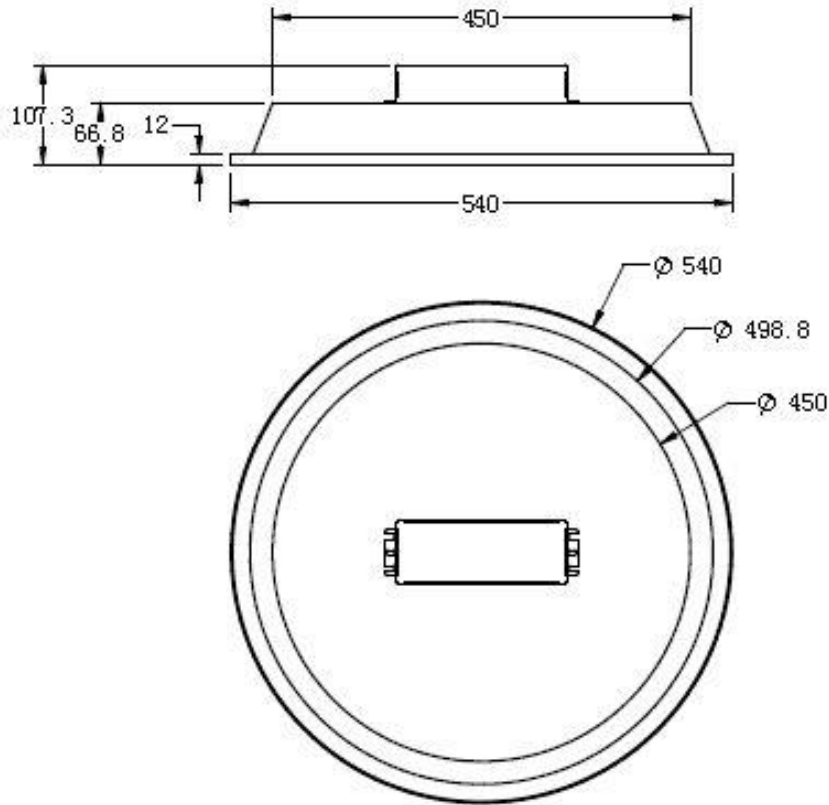

Appearance:

Wireframe: (Unit: mm)

Suitable for application:

Warehouse, Supermarket, Factory, Parking, Washroom

Product details:

1) From Optics summarized:

- Using Everlight and Edison 2835 for High efficiency output **at least 130lm/W**.
- When **UGR Less than 25** ,will have the 8% reduction.
- Beam Angle: 110degree normal. 90degree with UGR.

2) From Structured summarized:

- **Full aluminum in stamping**. Thickness without spraying plastic: 1.5mm (in color of white).
- The diameter of the body: 550mm.
- Temperature rising: the temperature raising of LED soldering pad are 30-35centigrade under 160 wattage operation power.
- IP65 dust/water proof .
- Junctions box for Multi-input terminal.
- weight : 4.5kgs

4) Installation type:

4.1 1 to 4 split out suspension cable

4.2 Ceiling mounted plated

Pricing Scheme:

1) Standard edition

Size	OPTICS CHOOSE	Description	price/500 /PCS	diameter of the body/mm	Watt	Lumens@4000K/5000K	Eff/W	UGR<25
round high bay ,150W,IP65,normal	EVERIGHT 2835 R3 480PCS(80S6P)	round high bay , 150W,IP65,normal	Contact us	550mm	150	16000	106lm/w	nit
round high bay , 150w,High efficiency	EVERIGHT 2835 R3 480PCS(80S6P)	round high bay , 150w,High efficiency	Contact us	550mm	160	20000	123lm/w	nit

2) UGR edition

Size	OPTICS CHOOSE	Description	price/500 /PCS	diameter of the body/mm	Watt	Lumens@4000K/5000K	Eff/W	UGR<25
round high bay ,150W,IP65,normal with UGR <25	EVERIGHT 2835 R3 480PCS(80S6P)	round high bay ,150W,IP65,normal with UGR <25	Contact us	550mm	150	15000	100lm/w	<25
round high bay , 150w,High efficiency with UGR <25	EVERIGHT 2835 R3 480PCS(80S6P)	round high bay , 150w,High efficiency with UGR <25	Contact us	550mm	160	18000	113lm/w	<25