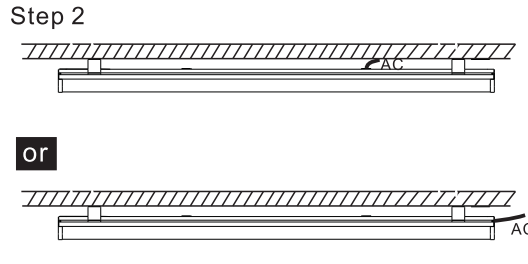

Ceiling Installation