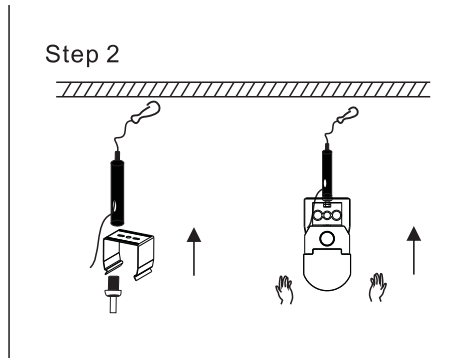

Installation

Suspension