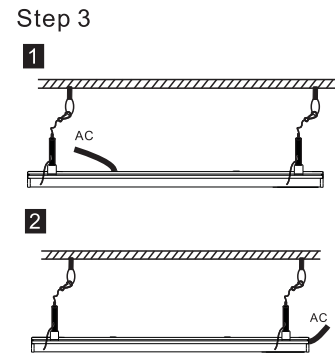

Installation

Suspension