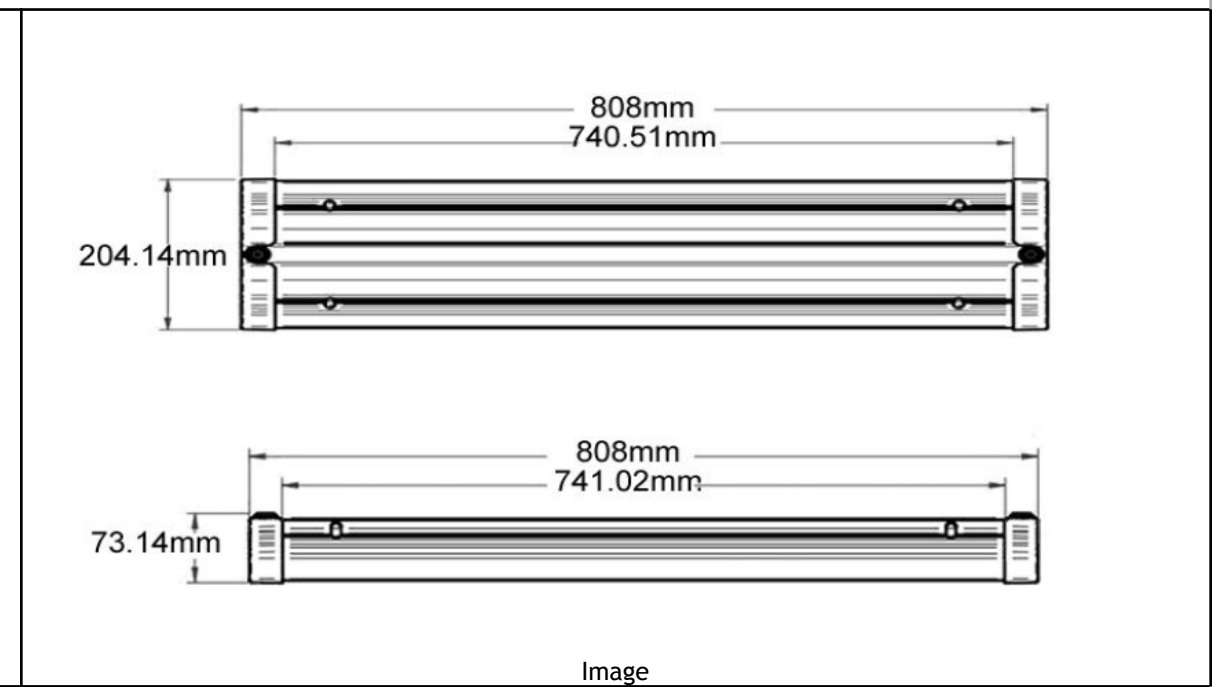

	Part No.	GG-IND100W01
	Specifications	
	Color	Nw/Cw
	Color Temp	4000-7000K
	Lumen(lm)	9500
	CRI(Ra)	80
	Wattag (w)	100
	Beam Angle	120
	Power supply	AC120/230V(Worldwide use)
	Installation	Suspension
	Dimmable	No(under-developing)
	Dimension (cm)	204*73*808mm
	LED Type	SMD LED Everlight 2835 252pcs
	Housing	Aluminum + PMMA cover
Housing Color	Gray	
Optics(Cover)	Milky	
Applications	Indoor IP54 rate	
Price		

	Part No.	GG-IND100W02
	Specifications	
	Color	Nw/Cw
	Color Temp	4000-7000K
	Lumen(lm)	12000
	CRI(Ra)	80
	Wattag (w)	100
	Beam Angle	120
	Power supply	AC120/230V(Worldwide use)
	Installation	Suspension
	Dimmable	No(under-developing)
	Dimension (cm)	204*73*808mm
	LED Type	SMD LED Everlight 2835 760pcs
	Housing	Aluminum + PMMA cover
Housing Color	Gray	
Optics(Cover)	Milky	
Applications	Indoor IP54 rate	
Price		

	Part No.	GG-IND150W01
	Specifications	
	Color	Nw/Cw
	Color Temp	4000-7000K
	Lumen(lm)	14000
	CRI(Ra)	80
	Wattag (w)	150
	Beam Angle	120
	Power supply	AC120/230V(Worldwide use)
	Installation	Suspension
	Dimmable	No(under-developing)
	Dimension (cm)	204*73*1208mm
	LED Type	SMD LED Everlight 2835 360pcs
	Housing	Aluminum
Housing Color	Gray	
Optics(Cover)	Milky	
Applications	Indoor IP54 rate	
Price		

	Part No.	GG-IND150W02
	Specifications	
	Color	Nw/Cw
	Color Temp	4000-7000K
	Lumen(lm)	18000
	CRI(Ra)	80
	Wattag (w)	150
	Beam Angle	120
	Power supply	AC120/230V(Worldwide use)
	Installation	Suspension
	Dimmable	No(under-developing)
	Dimension (cm)	204*73*1208mm
	LED Type	SMD LED Everlight 2835 1140pcs
	Housing	Aluminum
Housing Color	Gray	
Optics(Cover)	Milky	
Applications	Indoor IP54 rate	
Price		