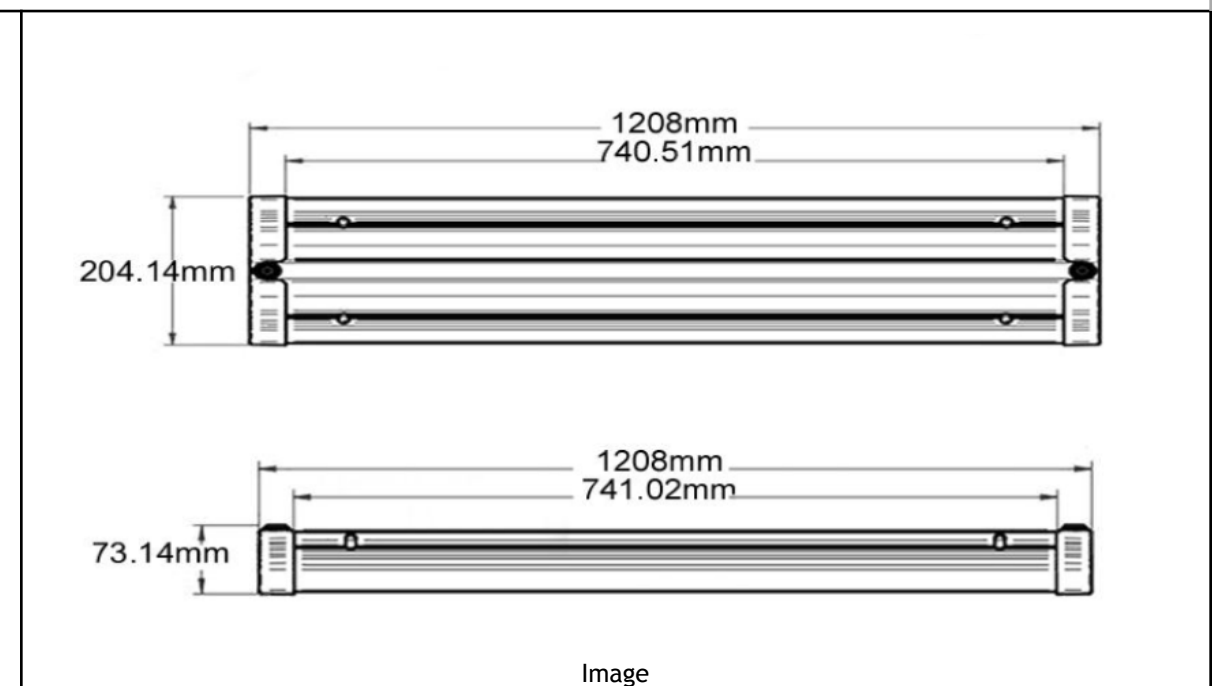

	Part No.	GG-IND100W01
	Specifications	
	Color	Nw/Cw
	Color Temp	4000-7000K
	Lumen(lm)	9500
	CRI(Ra)	80
	Wattag (w)	100
	Beam Angle	120
	Power supply	AC120/230V(Worldwide use)
	Installation	Suspension
	Dimmable	No(under-developing)
	Dimension (cm)	204*73*808mm
	LED Type	SMD LED Everlight 2835 252pcs
	Housing	Aluminum + PMMA cover
Housing Color	Gray	
Optics(Cover)	Milky	
Applications	Indoor IP54 rate	
Price		

	Part No.	GG-IND100W02
	Specifications	
	Color	Nw/Cw
	Color Temp	4000-7000K
	Lumen(lm)	12000
	CRI(Ra)	80
	Wattag (w)	100
	Beam Angle	120
	Power supply	AC120/230V(Worldwide use)
	Installation	Suspension
	Dimmable	No(under-developing)
	Dimension (cm)	204*73*808mm
	LED Type	SMD LED Everlight 2835 760pcs
	Housing	Aluminum + PMMA cover
Housing Color	Gray	
Optics(Cover)	Milky	
Applications	Indoor IP54 rate	
Price		

	Part No.	GG-IND150W01
	Specifications	
	Color	Nw/Cw
	Color Temp	4000-7000K
	Lumen(lm)	14000
	CRI(Ra)	80
	Wattag (w)	150
	Beam Angle	120
	Power supply	AC120/230V(Worldwide use)
	Installation	Suspension
	Dimmable	No(under-developing)
	Dimension (cm)	204*73*1208mm
	LED Type	SMD LED Everlight 2835 360pcs
	Housing	Aluminum
Housing Color	Gray	
Optics(Cover)	Milky	
Applications	Indoor IP54 rate	
Price		

	Part No.	GG-IND150W02
	Specifications	
	Color	Nw/Cw
	Color Temp	4000-7000K
	Lumen(lm)	18000
	CRI(Ra)	80
	Wattag (w)	150
	Beam Angle	120
	Power supply	AC120/230V(Worldwide use)
	Installation	Suspension
	Dimmable	No(under-developing)
	Dimension (cm)	204*73*1208mm
	LED Type	SMD LED Everlight 2835 1140pcs
	Housing	Aluminum
Housing Color	Gray	
Optics(Cover)	Milky	
Applications	Indoor IP54 rate	
Price		