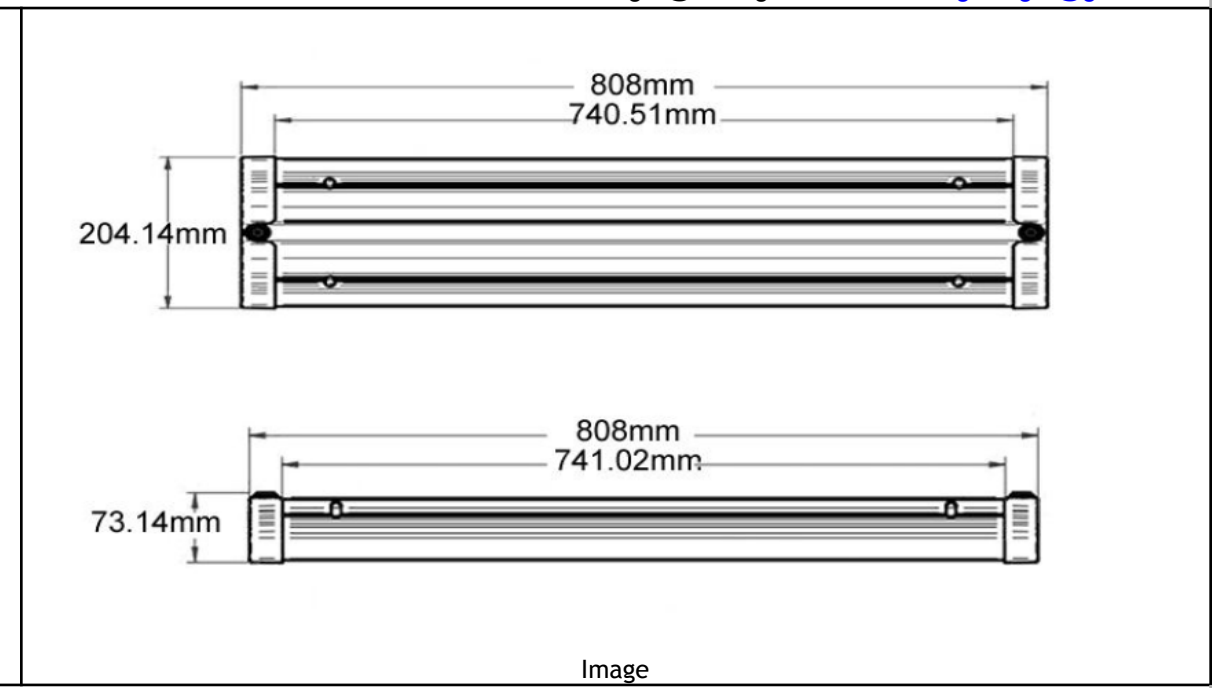

	Part No.	GG-IND100W01
	Specifications	
	Color	Nw/Cw
	Color Temp	4000-7000K
	Lumen(lm)	9500
	CRI(Ra)	80
	Wattag (w)	100
	Beam Angle	120
	Power supply	AC120/230V(Worldwide use)
	Installation	Suspension
	Dimmable	No(under-developing)
	Dimension (cm)	204*73*808mm
	LED Type	SMD LED Everlight 2835 252pcs
	Housing	Aluminum + PMMA cover
Housing Color	Gray	
Optics(Cover)	Milky	
Applications	Indoor IP54 rate	
Price		

	Part No.	GG-IND100W02
	Specifications	
	Color	Nw/Cw
	Color Temp	4000-7000K
	Lumen(lm)	12000
	CRI(Ra)	80
	Wattag (w)	100
	Beam Angle	120
	Power supply	AC120/230V(Worldwide use)
	Installation	Suspension
	Dimmable	No(under-developing)
	Dimension (cm)	204*73*808mm
	LED Type	SMD LED Everlight 2835 760pcs
	Housing	Aluminum + PMMA cover
Housing Color	Gray	
Optics(Cover)	Milky	
Applications	Indoor IP54 rate	
Price		

	Part No.	GG-IND150W01
	Specifications	
	Color	Nw/Cw
	Color Temp	4000-7000K
	Lumen(lm)	14000
	CRI(Ra)	80
	Wattag (w)	150
	Beam Angle	120
	Power supply	AC120/230V(Worldwide use)
	Installation	Suspension
	Dimmable	No(under-developing)
	Dimension (cm)	204*73*1208mm
	LED Type	SMD LED Everlight 2835 360pcs
	Housing	Aluminum
Housing Color	Gray	
Optics(Cover)	Milky	
Applications	Indoor IP54 rate	
Price		

	Part No.	GG-IND150W02
	Specifications	
	Color	Nw/Cw
	Color Temp	4000-7000K
	Lumen(lm)	18000
	CRI(Ra)	80
	Wattag (w)	150
	Beam Angle	120
	Power supply	AC120/230V(Worldwide use)
	Installation	Suspension
	Dimmable	No(under-developing)
	Dimension (cm)	204*73*1208mm
	LED Type	SMD LED Everlight 2835 1140pcs
	Housing	Aluminum
Housing Color	Gray	
Optics(Cover)	Milky	
Applications	Indoor IP54 rate	
Price		