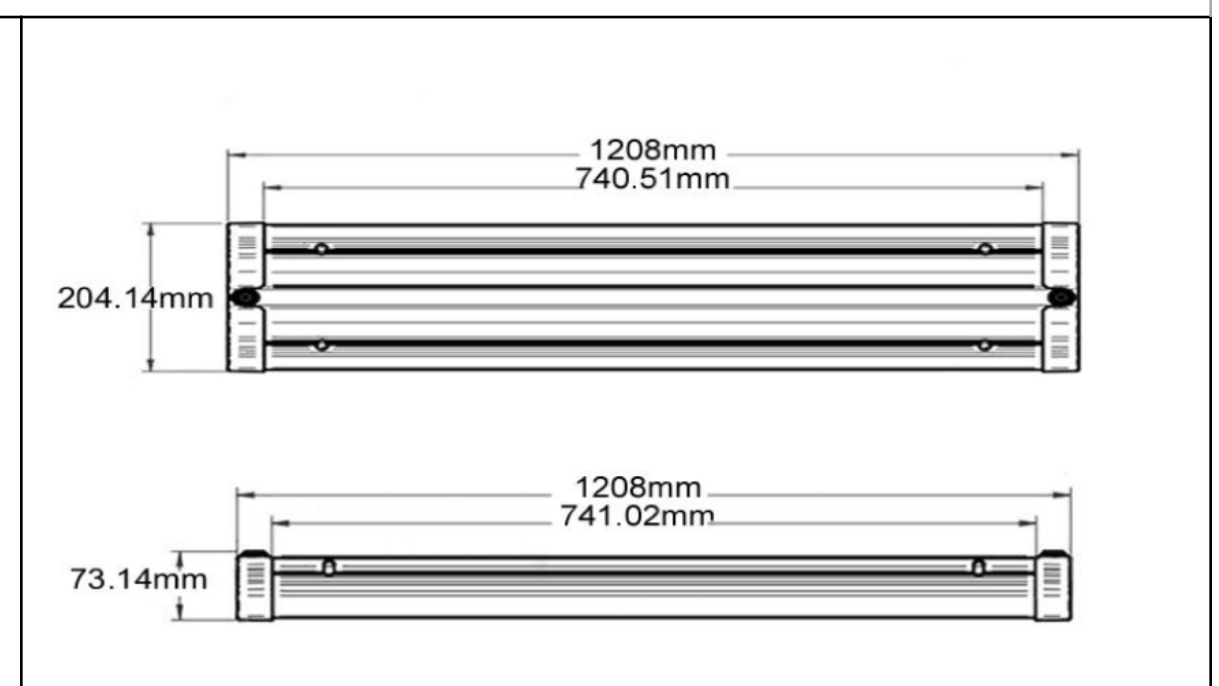

	Part No.	GG-IND100W01
	Specifications	
	Color	Nw/Cw
	Color Temp	4000-7000K
	Lumen(lm)	9500
	CRI(Ra)	80
	Wattag (w)	100
	Beam Angle	120
	Power supply	AC120/230V(Worldwide use)
	Installation	Suspension
	Dimmable	No(under-developing)
	Dimension (cm)	204*73*808mm
	LED Type	SMD LED Everlight 2835 252pcs
	Housing	Aluminum + PMMA cover
Housing Color	Gray	
Optics(Cover)	Milky	
Applications	Indoor IP54 rate	
Price		

	Part No.	GG-IND100W02
	Specifications	
	Color	Nw/Cw
	Color Temp	4000-7000K
	Lumen(lm)	12000
	CRI(Ra)	80
	Wattag (w)	100
	Beam Angle	120
	Power supply	AC120/230V(Worldwide use)
	Installation	Suspension
	Dimmable	No(under-developing)
	Dimension (cm)	204*73*808mm
	LED Type	SMD LED Everlight 2835 760pcs
	Housing	Aluminum + PMMA cover
Housing Color	Gray	
Optics(Cover)	Milky	
Applications	Indoor IP54 rate	
Price		

	Part No.	GG-IND150W01
	Specifications	
	Color	Nw/Cw
	Color Temp	4000-7000K
	Lumen(lm)	14000
	CRI(Ra)	80
	Wattag (w)	150
	Beam Angle	120
	Power supply	AC120/230V(Worldwide use)
	Installation	Suspension
	Dimmable	No(under-developing)
	Dimension (cm)	204*73*1208mm
	LED Type	SMD LED Everlight 2835 360pcs
	Housing	Aluminum
Housing Color	Gray	
Optics(Cover)	Milky	
Applications	Indoor IP54 rate	
Price		

	Part No.	GG-IND150W02
	Specifications	
	Color	Nw/Cw
	Color Temp	4000-7000K
	Lumen(lm)	18000
	CRI(Ra)	80
	Wattag (w)	150
	Beam Angle	120
	Power supply	AC120/230V(Worldwide use)
	Installation	Suspension
	Dimmable	No(under-developing)
	Dimension (cm)	204*73*1208mm
	LED Type	SMD LED Everlight 2835 1140pcs
	Housing	Aluminum
Housing Color	Gray	
Optics(Cover)	Milky	
Applications	Indoor IP54 rate	
Price		