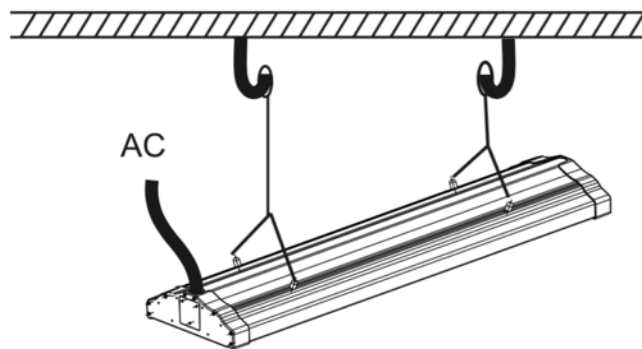

Remarks:

1. Payments: T/T
2. Delivery time: 20 working days after receiving the payment from customers.
3. Different Color Temperature(Kevin), same price
4. Certification: CE RoHS